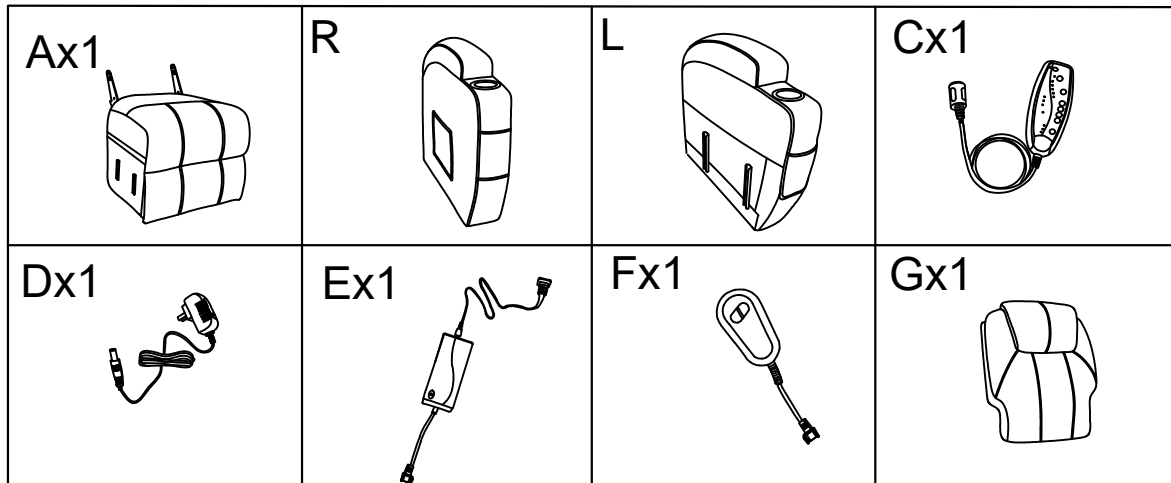

# Assembly Instruction

## Parts

**WARNING:**

1. DO NOT STAND ON THIS CHAIR. DO NOT USE THIS CHAIR AS A STEP LADDER.
2. USE THIS CHAIR ONLY FOR SEATING ONE PERSON AT A TIME.
3. DO NOT USE THIS CHAIR UNLESS ALL BOLTS, SCREWS AND KNOBS ARE FIRMLY SECURED.
4. CHECK ALL BOLTS SCREWS AND KNOBS ON A REGULAR BASIS.
5. THIS CHAIR SHOULD NOT BE USED WITH DAMAGED OR MISSING PARTS. CONTACT AN AUTHORISED SERVICE PROVIDER TO REPAIR OR REPLACE PARTS DAMAGED OR MISSING.
6. FAILURE TO FOLLOW THESE WARNINGS COULD RESULT IN SERIOUS INJURY.

**NOTICE:** The remotes are placed in the small box under the chair bottom. Please handle the remote control with care.