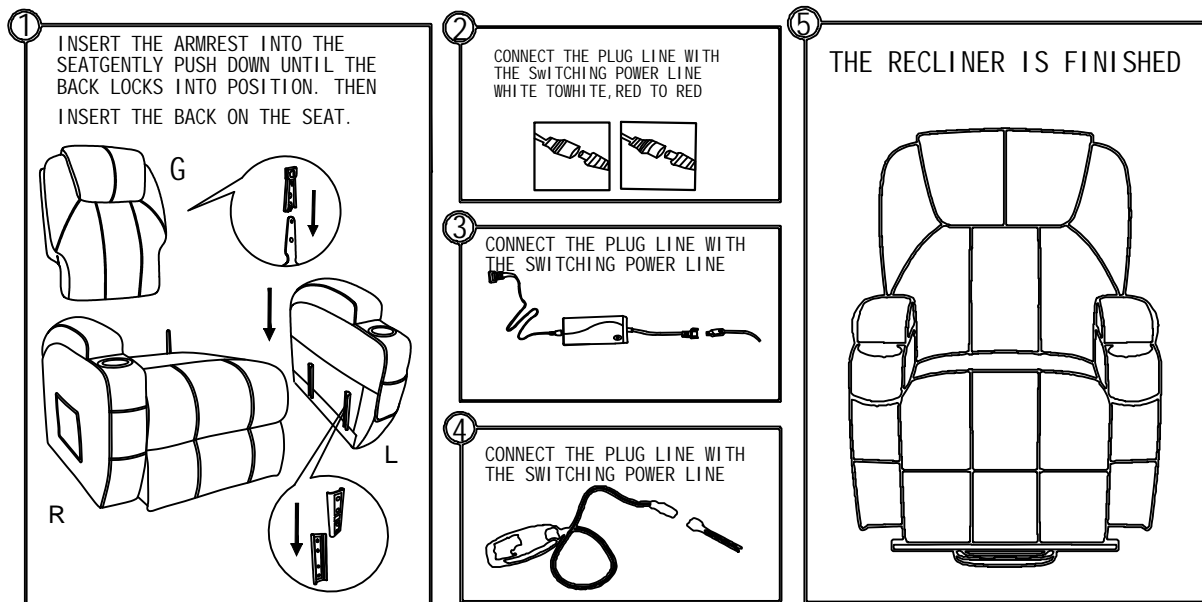

# Assembly Instruction

## Parts

**WARNING:**

1. DO NOT STAND ON THIS CHAIR. DO NOT USE THIS CHAIR AS A STEP LADDER.
2. USE THIS CHAIR ONLY FOR SEATING ONE PERSON AT A TIME.
3. DO NOT USE THIS CHAIR UNLESS ALL BOLTS, SCREWS AND KNOBS ARE FIRMLY SECURED.
4. CHECK ALL BOLTS SCREWS AND KNOBS ON A REGULAR BASIS.
5. THIS CHAIR SHOULD NOT BE USED WITH DAMAGED OR MISSING PARTS. CONTACT AN AUTHORISED SERVICE PROVIDER TO REPAIR OR REPLACE PARTS DAMAGED OR MISSING.
6. FAILURE TO FOLLOW THESE WARNINGS COULD RESULT IN SERIOUS INJURY.

**NOTICE:** The remotes are placed in the small box under the chair bottom. Please handle the remote control with care.